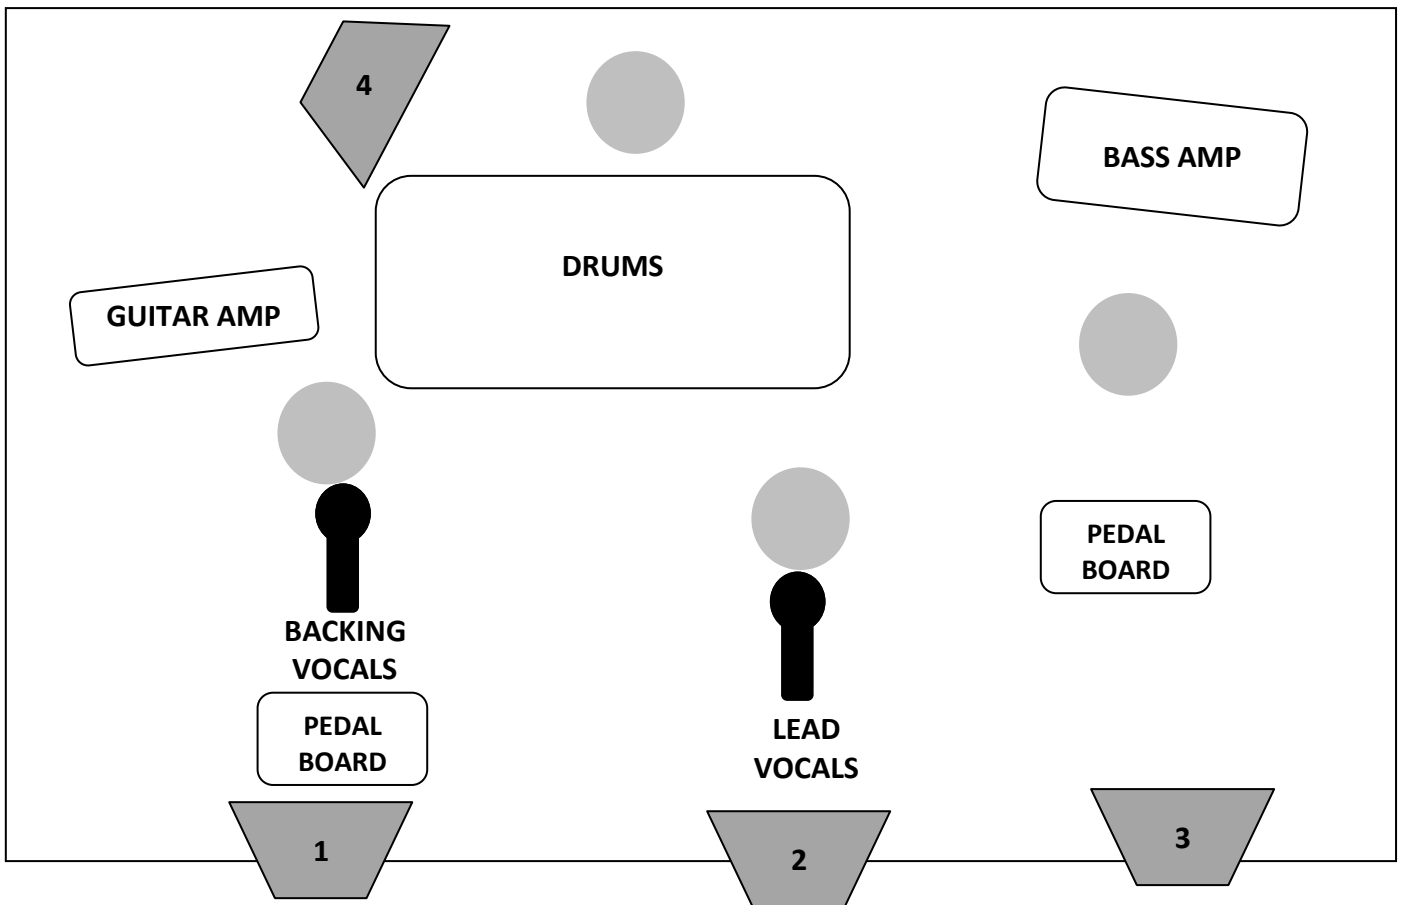

Stageplan Footprint

Line-up:

Stephanie Kruijthof	Lead vocals
Erwin van der Vlis	Guitar / backing vocals
Rutger van der Heul	Bass guitar
Rob Stolk	Drums

Monitors:

1	Vocals, Guitar, Bass
2	Vocals, Guitar, Bass
3	Vocals, Guitar, Bass
4	Vocals, Guitar, Bass, Drum pad

Microphone list:

- Lead vocals
- Backing vocals
- Guitar
- Bass guitar
- Bass drum
- Snare drum
- Tomtom
- Floortom
- Overhead L
- Overhead R
- Electronic drum pad (DI)