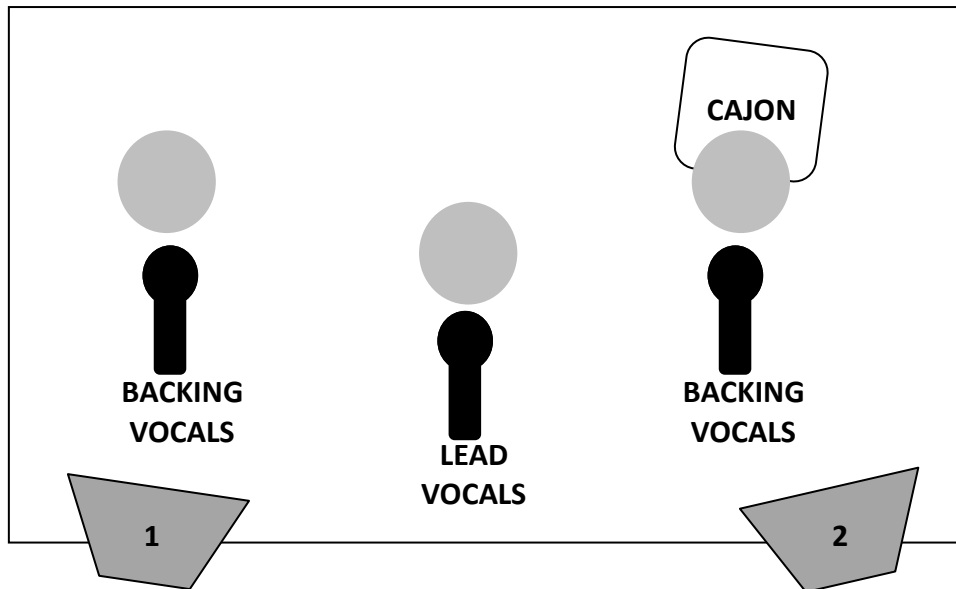

Stageplan

Footprint unplugged

Line-up:

Stephanie Kruijthof	Lead vocals
Erwin van der Vlis	Guitar + vocals
Rob Stolk	Cajon + vocals

Monitors:

1	Vocals, Guitar, Cajon
2	Vocals, Guitar

Microphone list:

- Lead vocals
- Backing vocals 1
- Backing vocals 2
- Acoustic guitar (DI)
- Cajon front
- Cajon rear