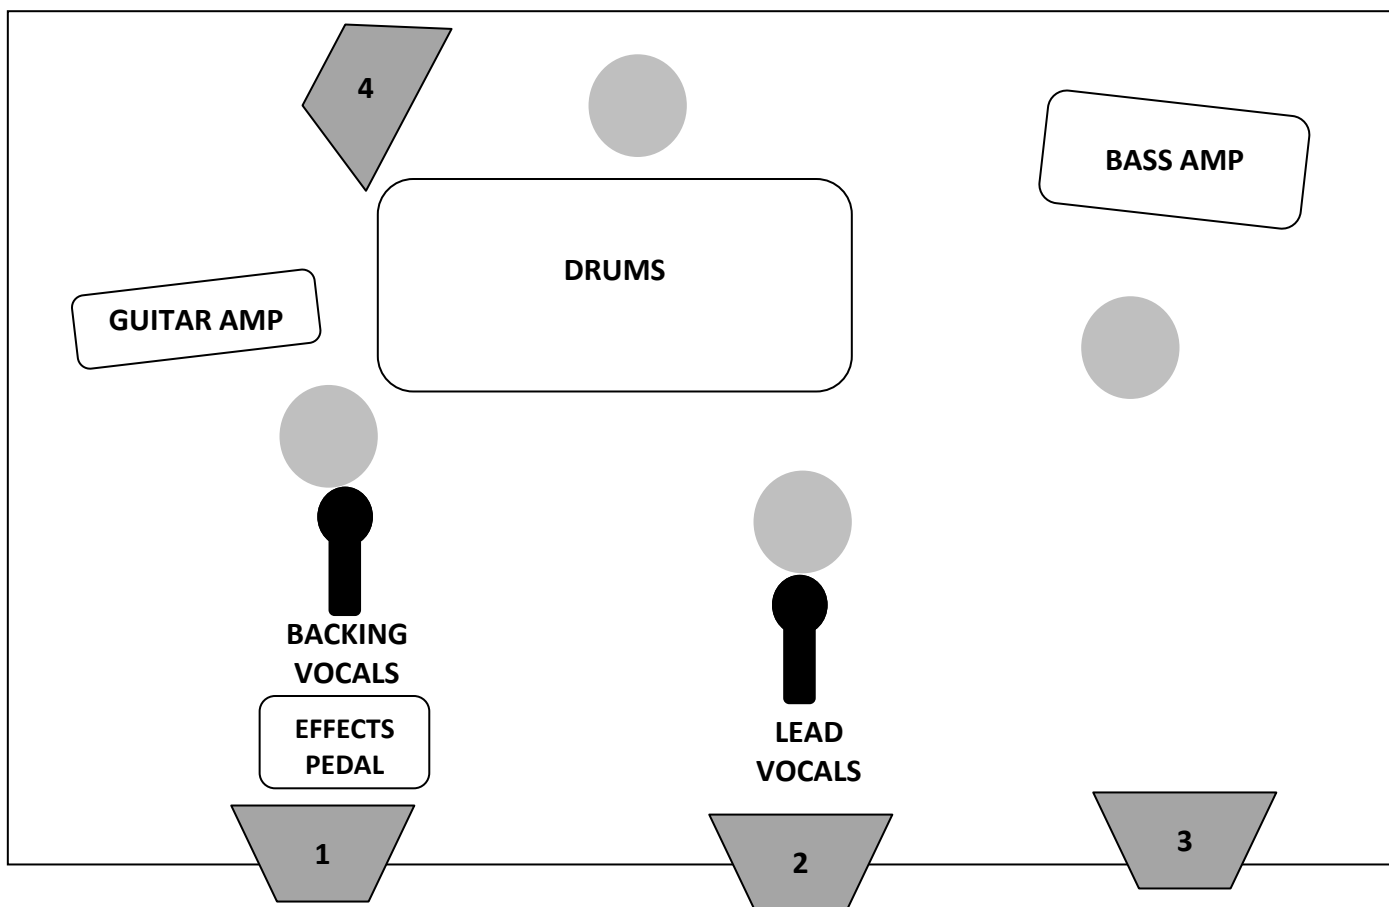

Stageplan Footprint

Line-up:

Stephanie Kruythof	Lead vocals
Erwin van der Vlis	Guitar
Rutger van der Heul	Bass guitar
Rob Stolk	Drums

Monitors:

1	Vocals, Guitar, Bass
2	Vocals, Guitar
3	Vocals, Guitar
4	Vocals, Guitar, Bass

Microphone list:

- Lead vocals
- Backing vocals
- Guitar
- Bass guitar
- Bass drum
- Snare drum
- Tomtom
- Floortom
- Overhead L
- Overhead R